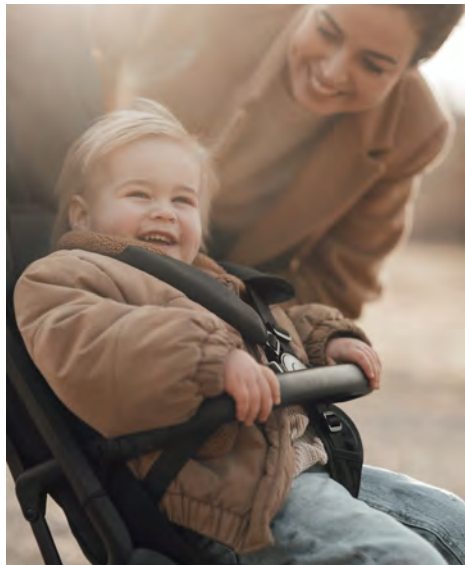

Comfort Stroller - Olive | 6095
Folded size: 58 x 54 x 26 cm
Unfolded size: 83 x 54 x 102 cm

Comfort Stroller

The stroller is easy to fold,
compact, and lightweight.